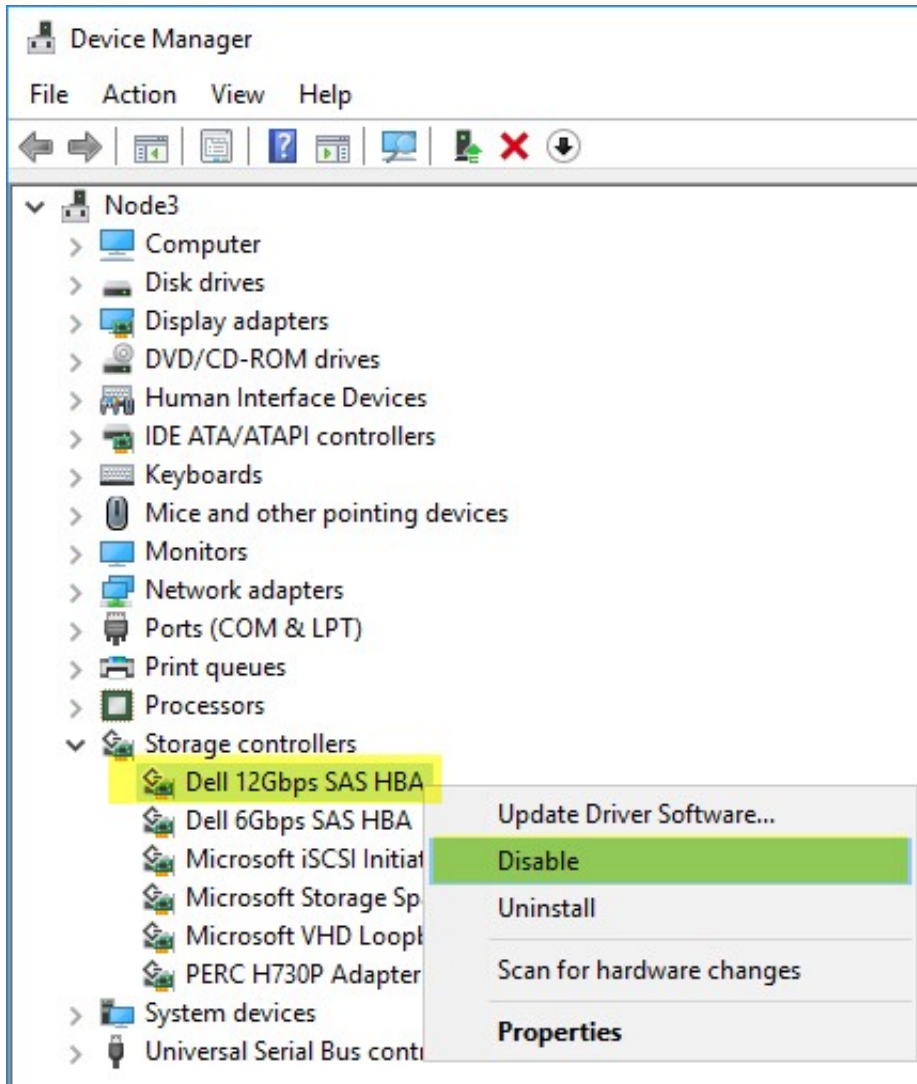

0-WEB.ru

[- Device Manager](#)

[- Device Manager](#)

0-WEB.ru

... Community · Channels · About. All activities. Recent posts; Uploads; Likes; Posts and uploads. DEVICE MANAGER subscribed to a channel 4 months ago Device Manager is a Kubelet feature that provides a mechanism for advertising specialized node hardware resources with the help of Kubelet plug-ins known as Device Manager is a Control Panel applet in Microsoft Windows operating systems. It allows users to view and control the hardware attached to the computer.. Device Manager is a Windows 10 and Windows 7 utility that allows you to update and reinstall drivers for individual devices (e.g. your video card, sound card or It is compatible with the majority of Axis network cameras, access control and audio devices. AXIS Device Manager is replacing AXIS Camera Management.. Device Manager is used to manage all the hardware on a computer that Windows is aware of. A common task is updating drivers.. Device Manager is the tool that shows the devices that are currently connected to your system. It's very helpful when tracking down Plug and Play issues, Find My Device makes it easy to locate, ring, or wipe your device from the web.. The Windows Device Manager is an important troubleshooting tool. It displays all your installed hardware devices and allows you to view which Click Device Manager. Device Manager Note: The picture shown above is for Windows 10. The menu for Windows 8 will look similar. Method 2 The (Windows) Device Manager allows a user to view the hardware on the computer. You can use it to installed/update/remove the drivers for Alternative to the standard Device Manager of Windows, which displays all devices and their properties in a flat table.. Device Manager also allows you to update or reinstall drivers for your hardware. In case there's an issue with a certain device, you can disable it Find My Device makes it easy to locate, ring, or wipe your device from the web.. In the search box on the taskbar, type Device Manager, then select from the menu. Device Manager option in search results.